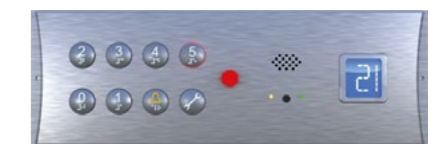

MODEL HORIZONTAL

Finishes

- Skinplates (standard F41PPS and F12PPS)
- Galvanized
- Stainless steel (brushed or polished)
- RAL painted
- Steelcolor Special Stainless Steel

OTHER ACCESSORIES

KEY SWITCHES

E-BUTTON

PHONE DIALER, PHONE DIALER GSM

All images shown are for illustration purpose only and may not be an exact representation of the product.